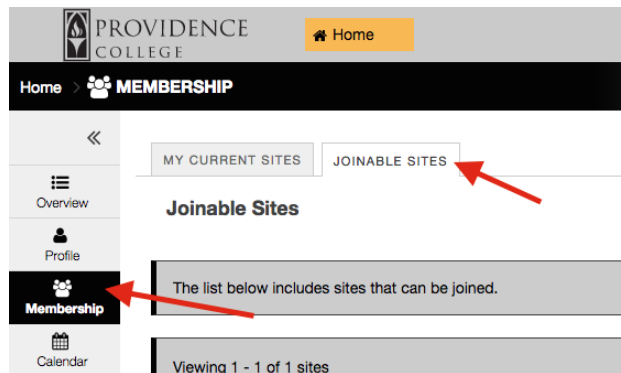

### Joining a Joinable Site:

Certain sites in Sakai can be opened to become “joinable”, meaning that anyone with a Providence College login can seek the site out and join it. Typically this is used for clubs or other campus organizations. If you are seeking to join a “joinable” Sakai site, follow these instructions:

1. Log into Sakai, and from the home page, select “Membership” out of the left hand menu. From the tabs at the top of the page, select “Joinable Sites”.

2. All joinable sites will appear, and they can be searched by using the “Search” box in the right hand corner. To join a site, simply click “Join”. The site will now appear in the “Sites” waffle for you to access it.